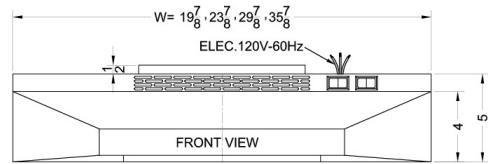

### Product Features:

Convertible range hood	Use top or rear venting or convert into non-vented recirculating mode
24" wide	Designed to match 24 inch ranges; also available in 20, 30, and 36 inch widths
Black finish	White, bisque, and stainless steel also available in same size
Two-speed fan	Variable speed for more ventilation options
Light	Switchable light offers more convenience in your kitchen
Aluminum-charcoal filter	Provides thorough filtering to reduce odors
Made in the USA	Solidly constructed for years of use
More sizes available	Additional sizes can be specially ordered (minimums apply)

## H1624B Specifications:

Overview	
Height of Cabinet	5.0" (13 cm)
Width	24.0" (61 cm)
Depth	18.0" (46 cm)
Cabinet	Black
Voltage/Frequency	115 V AC/60 Hz
Weight	15.0 lbs. (7 kg)
Shipping Weight	17.0 lbs. (8 kg)
Parts & Labor Warranty	1 Year
UPC	761101007847

MODEL NO.	WIDTH
1600EZVx20	19 7/8"
1600EZVx24	23 7/8"
1600EZVx30	29 7/8"
1600EZVx36	35 7/8"