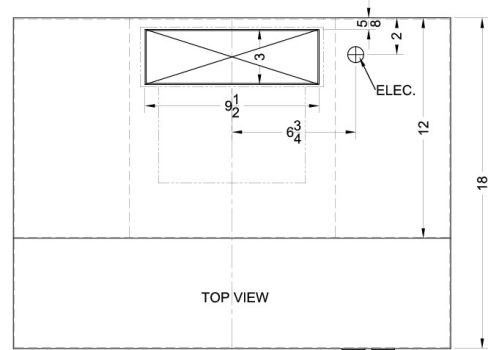

## H1624B Specifications:

Overview	
Height of Cabinet	5.0" (13 cm)
Width	24.0" (61 cm)
Depth	18.0" (46 cm)
Cabinet	Black
Voltage/Frequency	115 V AC/60 Hz
Weight	15.0 lbs. (7 kg)
Shipping Weight	17.0 lbs. (8 kg)
Parts & Labor Warranty	1 Year
UPC	761101007847

MODEL NO.	WIDTH
1600EZVx20	19 7/8"
1600EZVx24	23 7/8"
1600EZVx30	29 7/8"
1600EZVx36	35 7/8"