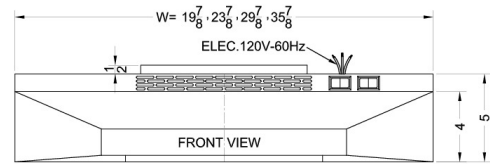

# H1630Q

5" x 30" x 18" (H x W x D)

30 inch wide convertible range hood for ducted or ductless use in bisque finish

### Product Features:

30 inch width	Designed to match 30 inch ranges; also available in 20, 24, and 36 inch widths
Convertible range hood	Use top or rear venting or convert into non-vented recirculating mode
Bisque finish	White, black, and stainless steel hoods also available in same size
Two-speed fan	Variable speed for more ventilation options
Light	Switchable light offers more convenience in your kitchen
Aluminum-charcoal filter	Provides thorough filtering to reduce odors
Made in the USA	Solidly constructed for years of use
More sizes available	Additional sizes can be specially ordered (minimums apply)

## H1630Q Specifications:

Overview	
Height of Cabinet	5.0" (13 cm)
Width	30.0" (76 cm)
Depth	18.0" (46 cm)
Cabinet	Bisque
Weight	15.0 lbs. (7 kg)
Shipping Weight	17.0 lbs. (8 kg)
Parts & Labor Warranty	1 Year
UPC	761101016702

MODEL NO.	WIDTH
1600EZVx20	19 7/8"
1600EZVx24	23 7/8"
1600EZVx30	29 7/8"
1600EZVx36	35 7/8"