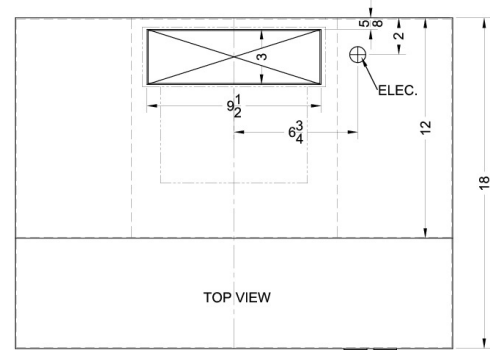

## H1630Q Specifications:

Overview	
Height of Cabinet	5.0" (13 cm)
Width	30.0" (76 cm)
Depth	18.0" (46 cm)
Cabinet	Bisque
Weight	15.0 lbs. (7 kg)
Shipping Weight	17.0 lbs. (8 kg)
Parts & Labor Warranty	1 Year
UPC	761101016702

MODEL NO.	WIDTH
1600EZVx20	19 7/8"
1600EZVx24	23 7/8"
1600EZVx30	29 7/8"
1600EZVx36	35 7/8"