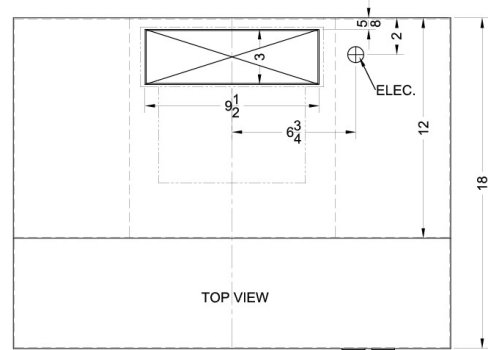

## H1630W Specifications:

Overview	
Height of Cabinet	5.0" (13 cm)
Width	30.0" (76 cm)
Depth	18.0" (46 cm)
Cabinet	White
Voltage/Frequency	115 V AC/60 Hz
Weight	15.0 lbs. (7 kg)
Shipping Weight	17.0 lbs. (8 kg)
Parts & Labor Warranty	1 Year
UPC	761101007861

MODEL NO.	WIDTH
1600EZVx20	19 7/8"
1600EZVx24	23 7/8"
1600EZVx30	29 7/8"
1600EZVx36	35 7/8"