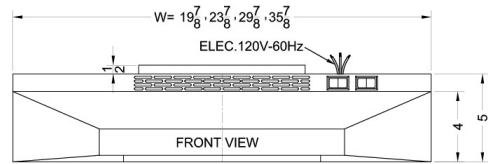

### Highlights:

30" wide range hood to match 30" ranges

Convertible from top or rear venting into non-vented recirculating mode

White finish and contemporary styling

### Product Features:

30 inch width	Designed to match 30 inch ranges; also available in 20, 24, and 36 inch widths
Convertible range hood	Use top or rear venting or convert into non-vented recirculating mode
White finish	Black, bisque, and stainless steel also available
Two-speed fan	Variable speed for more ventilation options
Light	Switchable light offers more convenience in your kitchen
Aluminum-charcoal filter	Provides thorough filtering to reduce odors
Made in the USA	Solidly constructed for years of use
More sizes available	Additional sizes can be specially ordered (minimums apply)

## H1630W Specifications:

Overview	
Height of Cabinet	5.0" (13 cm)
Width	30.0" (76 cm)
Depth	18.0" (46 cm)
Cabinet	White
Voltage/Frequency	115 V AC/60 Hz
Weight	15.0 lbs. (7 kg)
Shipping Weight	17.0 lbs. (8 kg)
Parts & Labor Warranty	1 Year
UPC	761101007861

MODEL NO.	WIDTH
1600EZVx20	19 7/8"
1600EZVx24	23 7/8"
1600EZVx30	29 7/8"
1600EZVx36	35 7/8"