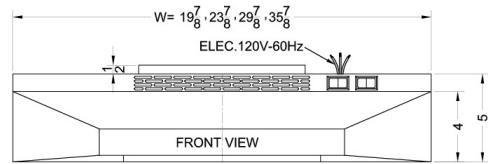

H1636W

5" x 36" x 18" (H x W x D)

36 inch wide convertible range hood for ducted or ductless use in white finish

Highlights:

36" wide hood to match 36" ranges

Convertible from top or rear venting into non-vented recirculating mode

Features include two-speed fan, switchable light, and combination aluminum-charcoal filter

Product Features:

36 inch width	Designed to match 36 inch ranges; also available in 20, 24, and 30 inch widths
Convertible range hood	Use top or rear venting or convert into non-vented recirculating mode
White finish	Black, bisque, and stainless steel also available
Two-speed fan	Variable speed for more ventilation options
Light	Switchable light offers more convenience in your kitchen
Aluminum-charcoal filter	Provides thorough filtering to reduce odors
Made in the USA	Solidly constructed for years of use
More sizes available	Additional sizes can be specially ordered (minimums apply)

H1636W Specifications:

Overview	
Height of Cabinet	5.0" (13 cm)
Width	36.0" (91 cm)
Depth	18.0" (46 cm)
Cabinet	White
Voltage/Frequency	115 V AC/60 Hz
Weight	15.0 lbs. (7 kg)
Shipping Weight	17.0 lbs. (8 kg)
Parts & Labor Warranty	1 Year
UPC	761101007908

MODEL NO.	WIDTH
1600EZVx20	19 7/8"
1600EZVx24	23 7/8"
1600EZVx30	29 7/8"
1600EZVx36	35 7/8"