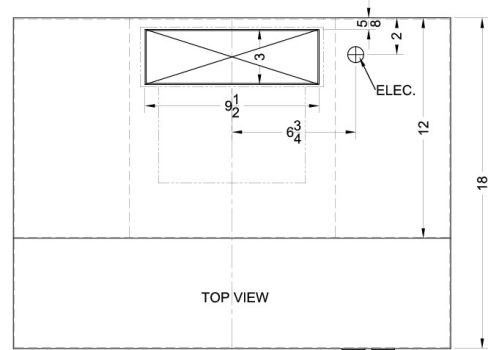

H1636W

5" x 36" x 18" (H x W x D)

36 inch wide convertible range hood for ducted or ductless use in white finish

Highlights:

36" wide hood to match 36" ranges

Convertible from top or rear venting into non-vented recirculating mode

H1636W Specifications:

Overview	
Height of Cabinet	5.0" (13 cm)
Width	36.0" (91 cm)
Depth	18.0" (46 cm)
Cabinet	White
Voltage/Frequency	115 V AC/60 Hz
Weight	15.0 lbs. (7 kg)
Shipping Weight	17.0 lbs. (8 kg)
Parts & Labor Warranty	1 Year
UPC	761101007908

MODEL NO.	WIDTH
1600EZVx20	19 7/8"
1600EZVx24	23 7/8"
1600EZVx30	29 7/8"
1600EZVx36	35 7/8"