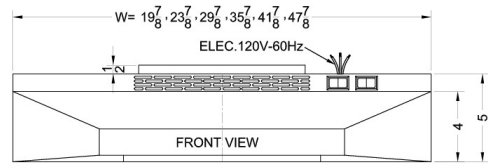

H1642SS Specifications:

Overview	
Height of Cabinet	5.0" (13 cm)
Width	42.0" (107 cm)
Depth	18.0" (46 cm)
Cabinet	Stainless Steel
Voltage/Frequency	115 V AC/60 Hz
Weight	15.0 lbs. (7 kg)
Shipping Weight	17.0 lbs. (8 kg)
Parts & Labor Warranty	1 Year
UPC	761101016627

MODEL NO.	WIDTH
H1620	19 7/8"
H1624	23 7/8"
H1630	29 7/8"
H1636	35 7/8"
H1642SS	41 7/8"
H1648SS	47 7/8"