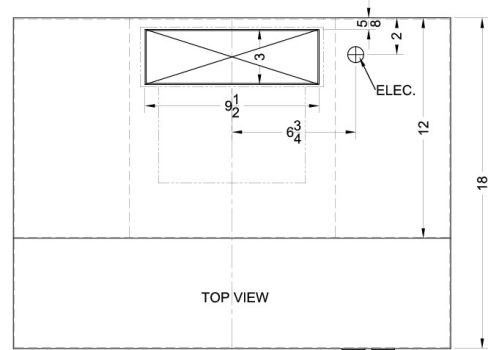

H1642SS Specifications:

Overview	
Height of Cabinet	5.0" (13 cm)
Width	42.0" (107 cm)
Depth	18.0" (46 cm)
Cabinet	Stainless Steel
Voltage/Frequency	115 V AC/60 Hz
Weight	15.0 lbs. (7 kg)
Shipping Weight	17.0 lbs. (8 kg)
Parts & Labor Warranty	1 Year
UPC	761101016627

MODEL NO.	WIDTH
H1620	19 7/8"
H1624	23 7/8"
H1630	29 7/8"
H1636	35 7/8"
H1642SS	41 7/8"
H1648SS	47 7/8"