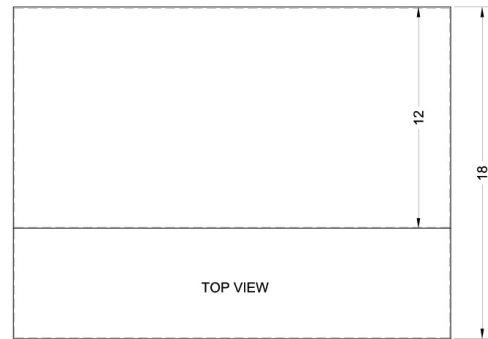

Shell20Q

5" x 20" x 18" (H x W x D)

20" wide shell range hood in bisque

Highlights:

20" wide shell hood matches slim apartment sized ranges

Bisque finish and contemporary styling

Made in the USA

Product Features:

No electrical components	Shell hoods do not include light or fan
20" width	Designed to match 20 inch ranges; also available in 24, 30, and 36 inch widths
Bisque finish	Black, white, and stainless steel also available
Made in the USA	Solid construction priced at great value
More sizes available	Additional sizes can be specially ordered (minimums apply)

Shell20Q Specifications:

Overview	
Height of Cabinet	5.0" (13 cm)
Width	20.0" (51 cm)
Depth	18.0" (46 cm)
Cabinet	Bisque
Weight	10.0 lbs. (5 kg)
Shipping Weight	12.0 lbs. (5 kg)
Parts & Labor Warranty	1 Year
UPC	761101018799

MODEL NO.	WIDTH
SHELL20	19 7/8"
SHELL24	23 7/8"
SHELL30	29 7/8"
SHELL36	35 7/8"
SHELL42SS	41 7/8"
SHELL48SS	47 7/8"