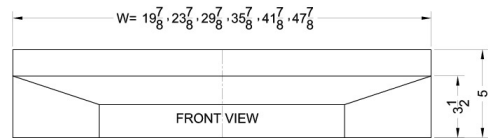

Shell20Q

5" x 20" x 18" (H x W x D)

20" wide shell range hood in bisque

Highlights:

20" wide shell hood matches slim apartment sized ranges

Bisque finish and contemporary styling

Made in the USA

Product Features:

No electrical components	Shell hoods do not include light or fan
20" width	Designed to match 20 inch ranges; also available in 24, 30, and 36 inch widths
Bisque finish	Black, white, and stainless steel also available
Made in the USA	Solid construction priced at great value
More sizes available	Additional sizes can be specially ordered (minimums apply)

Shell20Q Specifications:

Overview	
Height of Cabinet	5.0" (13 cm)
Width	20.0" (51 cm)
Depth	18.0" (46 cm)
Cabinet	Bisque
Weight	10.0 lbs. (5 kg)
Shipping Weight	12.0 lbs. (5 kg)
Parts & Labor Warranty	1 Year
UPC	761101018799

MODEL NO.	WIDTH
SHELL20	19 7/8"
SHELL24	23 7/8"
SHELL30	29 7/8"
SHELL36	35 7/8"
SHELL42SS	41 7/8"
SHELL48SS	47 7/8"