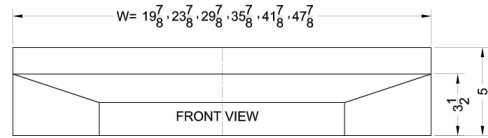

Shell20SS

5" x 20" x 18" (H x W x D)

20" wide shell hood in stainless steel

Highlights:

20" wide shell hood matches slim apartment sized ranges

Stainless steel finish for lasting durability

No electrical components included

Product Features:

No electrical components	Shell hoods do not include light or fan
20" width	Designed to match 20 inch ranges; also available in 24, 30, and 36 inch widths
Stainless steel finish	White, bisque, and bisque shell hoods also available in same size
Made in the USA	Solidly constructed for years of use
More sizes available	Additional sizes can be specially ordered (minimums apply)

Shell20SS Specifications:

Overview	
Height of Cabinet	5.0" (13 cm)
Width	20.0" (51 cm)
Depth	18.0" (46 cm)
Cabinet	Stainless Steel
Weight	10.0 lbs. (5 kg)
Shipping Weight	12.0 lbs. (5 kg)
Parts & Labor Warranty	1 Year
UPC	761101019406

MODEL NO.	WIDTH
SHELL20	19 7/8"
SHELL24	23 7/8"
SHELL30	29 7/8"
SHELL36	35 7/8"
SHELL42SS	41 7/8"
SHELL48SS	47 7/8"