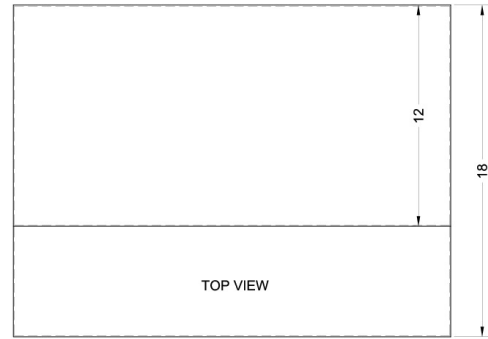

Shell20SS

5" x 20" x 18" (H x W x D)

20" wide shell hood in stainless steel

Highlights:

20" wide shell hood matches slim apartment sized ranges

Stainless steel finish for lasting durability

No electrical components included

Product Features:

No electrical components	Shell hoods do not include light or fan
20" width	Designed to match 20 inch ranges; also available in 24, 30, and 36 inch widths
Stainless steel finish	White, bisque, and bisque shell hoods also available in same size
Made in the USA	Solidly constructed for years of use
More sizes available	Additional sizes can be specially ordered (minimums apply)

Shell20SS Specifications:

Overview	
Height of Cabinet	5.0" (13 cm)
Width	20.0" (51 cm)
Depth	18.0" (46 cm)
Cabinet	Stainless Steel
Weight	10.0 lbs. (5 kg)
Shipping Weight	12.0 lbs. (5 kg)
Parts & Labor Warranty	1 Year
UPC	761101019406

MODEL NO.	WIDTH
SHELL20	19 7/8"
SHELL24	23 7/8"
SHELL30	29 7/8"
SHELL36	35 7/8"
SHELL42SS	41 7/8"
SHELL48SS	47 7/8"