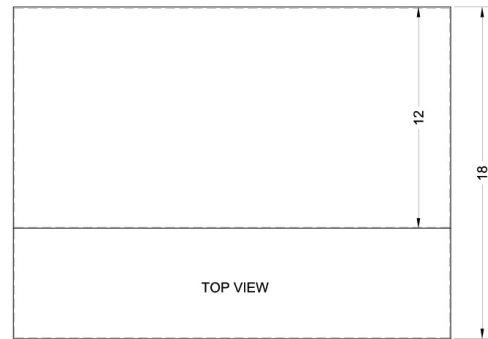

# Shell20W

5" x 20" x 18" (H x W x D)

20" wide shell hood in white

### Highlights:

20" wide shell hood matches slim apartment sized ranges

White finish and contemporary styling

No electrical components included

## Shell20W Specifications:

Overview	
Height of Cabinet	5.0" (13 cm)
Width	20.0" (51 cm)
Depth	18.0" (46 cm)
Cabinet	White
Weight	10.0 lbs. (5 kg)
Shipping Weight	12.5 lbs. (6 kg)
Parts & Labor Warranty	1 Year
UPC	761101020020

MODEL NO.	WIDTH
SHELL20	19 7/8"
SHELL24	23 7/8"
SHELL30	29 7/8"
SHELL36	35 7/8"
SHELL42SS	41 7/8"
SHELL48SS	47 7/8"