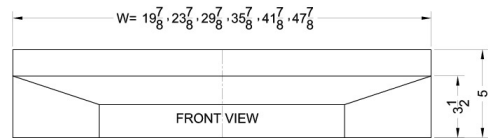

# Shell20W

5" x 20" x 18" (H x W x D)

20" wide shell hood in white

### Product Features:

No electrical components	Shell hoods do not include light or fan
20" width	Designed to match 20 inch ranges; also available in 24, 30, and 36 inch widths
White finish	Black, bisque, and stainless steel shell hoods also available
Made in the USA	Solidly constructed for years of use
More sizes available	Additional sizes can be specially ordered (minimums apply)

## Shell20W Specifications:

Overview	
Height of Cabinet	5.0" (13 cm)
Width	20.0" (51 cm)
Depth	18.0" (46 cm)
Cabinet	White
Weight	10.0 lbs. (5 kg)
Shipping Weight	12.5 lbs. (6 kg)
Parts & Labor Warranty	1 Year
UPC	761101020020

MODEL NO.	WIDTH
SHELL20	19 7/8"
SHELL24	23 7/8"
SHELL30	29 7/8"
SHELL36	35 7/8"
SHELL42SS	41 7/8"
SHELL48SS	47 7/8"