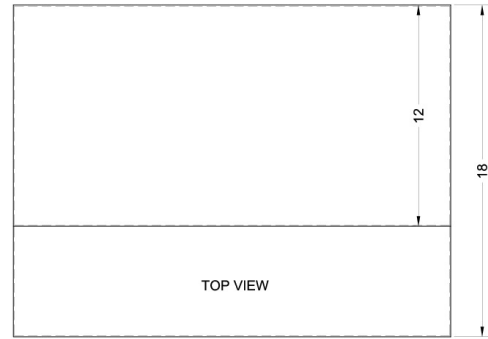

Shell24B

5" x 24" x 18" (H x W x D)

24" wide shell hood in black

Highlights:

24" wide shell hood to match slim apartment sized ranges

Black finish and contemporary styling

No electrical components included

Product Features:

No electrical components	Shell hoods do not include light or fan
24" width	Designed to match 24 inch ranges; also available in 20, 30, and 36 inch widths
Black finish	White, bisque, and stainless steel shell hoods also available in same size
Made in the USA	Solidly constructed for years of use
More sizes available	Additional sizes can be specially ordered (minimums apply)

Shell24B Specifications:

Overview	
Height of Cabinet	5.0" (13 cm)
Width	24.0" (61 cm)
Depth	18.0" (46 cm)
Cabinet	Black
Weight	10.0 lbs. (5 kg)
Shipping Weight	10.0 lbs. (5 kg)
Parts & Labor Warranty	1 Year
UPC	761101008011

MODEL NO.	WIDTH
SHELL20	19 7/8"
SHELL24	23 7/8"
SHELL30	29 7/8"
SHELL36	35 7/8"
SHELL42SS	41 7/8"
SHELL48SS	47 7/8"