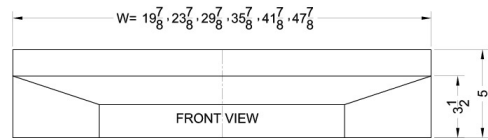

Shell24B

5" x 24" x 18" (H x W x D)

24" wide shell hood in black

Highlights:

24" wide shell hood to match slim apartment sized ranges

Black finish and contemporary styling

No electrical components included

Product Features:

No electrical components	Shell hoods do not include light or fan
24" width	Designed to match 24 inch ranges; also available in 20, 30, and 36 inch widths
Black finish	White, bisque, and stainless steel shell hoods also available in same size
Made in the USA	Solidly constructed for years of use
More sizes available	Additional sizes can be specially ordered (minimums apply)

Shell24B Specifications:

Overview	
Height of Cabinet	5.0" (13 cm)
Width	24.0" (61 cm)
Depth	18.0" (46 cm)
Cabinet	Black
Weight	10.0 lbs. (5 kg)
Shipping Weight	10.0 lbs. (5 kg)
Parts & Labor Warranty	1 Year
UPC	761101008011

MODEL NO.	WIDTH
SHELL20	19 7/8"
SHELL24	23 7/8"
SHELL30	29 7/8"
SHELL36	35 7/8"
SHELL42SS	41 7/8"
SHELL48SS	47 7/8"