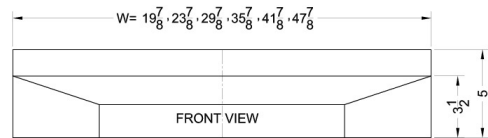

# Shell24Q

5" x 24" x 18" (H x W x D)

24" wide shell hood in bisque

## Shell24Q Specifications:

| Overview               |                  |
|------------------------|------------------|
| Height of Cabinet      | 5.0" (13 cm)     |
| Width                  | 24.0" (61 cm)    |
| Depth                  | 18.0" (46 cm)    |
| Cabinet                | Bisque           |
| Weight                 | 10.0 lbs. (5 kg) |
| Shipping Weight        | 12.0 lbs. (5 kg) |
| Parts & Labor Warranty | 1 Year           |
| UPC                    | 761101019307     |

| MODEL NO. | WIDTH   |
|-----------|---------|
| SHELL20   | 19 7/8" |
| SHELL24   | 23 7/8" |
| SHELL30   | 29 7/8" |
| SHELL36   | 35 7/8" |
| SHELL42SS | 41 7/8" |
| SHELL48SS | 47 7/8" |