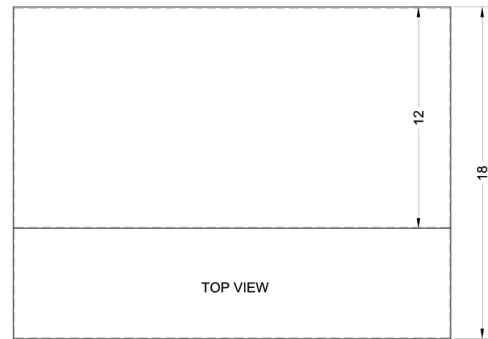

# Shell24Q

5" x 24" x 18" (H x W x D)

24" wide shell hood in bisque

### Highlights:

24" wide shell hood to match slim apartment sized ranges

Bisque finish and contemporary styling

No electrical components included

## Shell24Q Specifications:

| Overview               |                  |
|------------------------|------------------|
| Height of Cabinet      | 5.0" (13 cm)     |
| Width                  | 24.0" (61 cm)    |
| Depth                  | 18.0" (46 cm)    |
| Cabinet                | Bisque           |
| Weight                 | 10.0 lbs. (5 kg) |
| Shipping Weight        | 12.0 lbs. (5 kg) |
| Parts & Labor Warranty | 1 Year           |
| UPC                    | 761101019307     |

| MODEL NO. | WIDTH   |
|-----------|---------|
| SHELL20   | 19 7/8" |
| SHELL24   | 23 7/8" |
| SHELL30   | 29 7/8" |
| SHELL36   | 35 7/8" |
| SHELL42SS | 41 7/8" |
| SHELL48SS | 47 7/8" |