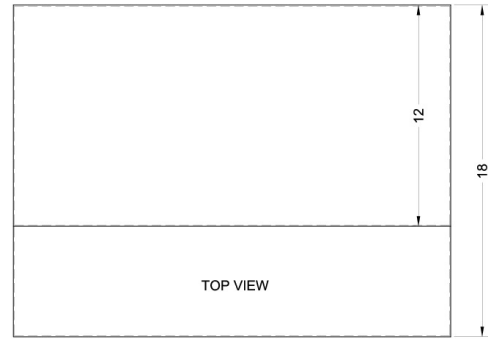

Shell24SS

5" x 24" x 18" (H x W x D)

24" wide shell hood in stainless steel

Highlights:

24" wide shell hood to match slim apartment sized ranges

Stainless steel finish for lasting durability

No electrical components included

Product Features:

24 inch width	Designed to match 24 inch ranges; also available in 20, 30, and 36 inch widths
No electrical components	Shell hoods do not include light or fan
No electrical components	Shell hoods do not include light or fan 20 inch width
Stainless steel finish	White, black, and bisque shell hoods also available in same size
Made in the USA	Solidly constructed for years of use

Shell24SS Specifications:

Overview	
Height of Cabinet	5.0" (13 cm)
Width	24.0" (61 cm)
Depth	18.0" (46 cm)
Cabinet	Stainless Steel
Weight	10.0 lbs. (5 kg)
Shipping Weight	10.0 lbs. (5 kg)
Parts & Labor Warranty	1 Year
UPC	761101019987

MODEL NO.	WIDTH
SHELL20	19 7/8"
SHELL24	23 7/8"
SHELL30	29 7/8"
SHELL36	35 7/8"
SHELL42SS	41 7/8"
SHELL48SS	47 7/8"