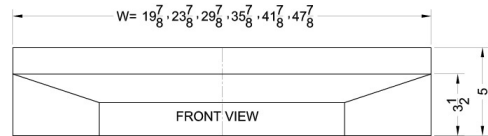

Shell24SS

5" x 24" x 18" (H x W x D)

24" wide shell hood in stainless steel

Highlights:

24" wide shell hood to match slim apartment sized ranges

Stainless steel finish for lasting durability

No electrical components included

Product Features:

24 inch width	Designed to match 24 inch ranges; also available in 20, 30, and 36 inch widths
No electrical components	Shell hoods do not include light or fan
No electrical components	Shell hoods do not include light or fan 20 inch width
Stainless steel finish	White, black, and bisque shell hoods also available in same size
Made in the USA	Solidly constructed for years of use

Shell24SS Specifications:

Overview	
Height of Cabinet	5.0" (13 cm)
Width	24.0" (61 cm)
Depth	18.0" (46 cm)
Cabinet	Stainless Steel
Weight	10.0 lbs. (5 kg)
Shipping Weight	10.0 lbs. (5 kg)
Parts & Labor Warranty	1 Year
UPC	761101019987

MODEL NO.	WIDTH
SHELL20	19 7/8"
SHELL24	23 7/8"
SHELL30	29 7/8"
SHELL36	35 7/8"
SHELL42SS	41 7/8"
SHELL48SS	47 7/8"