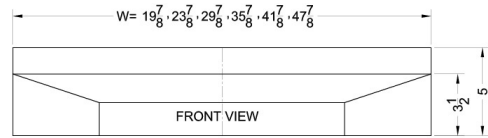

# Shell24W

5" x 24" x 18" (H x W x D)

24" wide shell hood in white

### Product Features:

No electrical components	Shell hoods do not include light or fan
24 inch width	Designed to match 24 inch ranges; also available in 20, 30, and 36 inch widths
White finish	Black, bisque, and stainless steel shell hoods also available
Made in the USA	Solidly constructed for years of use
More sizes available	Additional sizes can be specially ordered (minimums apply)

## Shell24W Specifications:

Overview	
Height of Cabinet	5.0" (13 cm)
Width	24.0" (61 cm)
Depth	18.0" (46 cm)
Cabinet	White
Weight	10.0 lbs. (5 kg)
Shipping Weight	13.5 lbs. (6 kg)
Parts & Labor Warranty	1 Year
UPC	761101019970

MODEL NO.	WIDTH
SHELL20	19 7/8"
SHELL24	23 7/8"
SHELL30	29 7/8"
SHELL36	35 7/8"
SHELL42SS	41 7/8"
SHELL48SS	47 7/8"