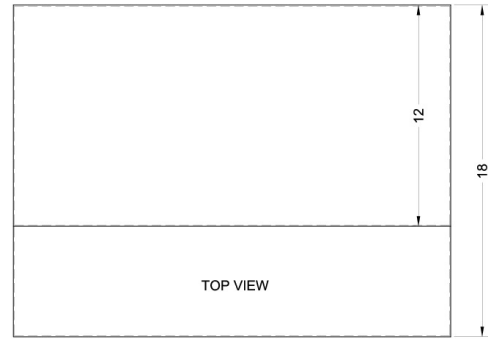

# Shell24W

5" x 24" x 18" (H x W x D)

24" wide shell hood in white

### Highlights:

24" wide shell hood to match slim apartment sized ranges

White finish and contemporary styling

No electrical components included

## Shell24W Specifications:

Overview	
Height of Cabinet	5.0" (13 cm)
Width	24.0" (61 cm)
Depth	18.0" (46 cm)
Cabinet	White
Weight	10.0 lbs. (5 kg)
Shipping Weight	13.5 lbs. (6 kg)
Parts & Labor Warranty	1 Year
UPC	761101019970

MODEL NO.	WIDTH
SHELL20	19 7/8"
SHELL24	23 7/8"
SHELL30	29 7/8"
SHELL36	35 7/8"
SHELL42SS	41 7/8"
SHELL48SS	47 7/8"