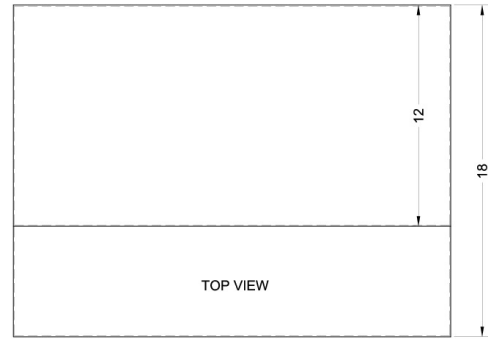

Shell30B

5" x 30" x 18" (H x W x D)

30" wide shell hood in black

Highlights:

30" wide shell hood to match 30" ranges

Black finish and contemporary styling

No electrical components included

Product Features:

No electrical components	Shell hoods do not include light or fan
30 inch width	Designed to match 30 inch ranges; also available in 20, 24, and 36 inch widths
Black finish	White, bisque, and stainless steel shell hoods also available in same size
Made in the USA	Solidly constructed for years of use
More sizes available	Additional sizes can be specially ordered (minimums apply)

Shell30B Specifications:

Overview	
Height of Cabinet	5.0" (13 cm)
Width	30.0" (76 cm)
Depth	18.0" (46 cm)
Cabinet	Black
Weight	10.0 lbs. (5 kg)
Shipping Weight	15.5 lbs. (7 kg)
Parts & Labor Warranty	1 Year
UPC	761101008059

MODEL NO.	WIDTH
SHELL20	19 7/8"
SHELL24	23 7/8"
SHELL30	29 7/8"
SHELL36	35 7/8"
SHELL42SS	41 7/8"
SHELL48SS	47 7/8"