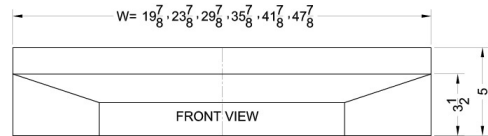

Shell30B

5" x 30" x 18" (H x W x D)

30" wide shell hood in black

Highlights:

30" wide shell hood to match 30" ranges

Black finish and contemporary styling

No electrical components included

Product Features:

No electrical components	Shell hoods do not include light or fan
30 inch width	Designed to match 30 inch ranges; also available in 20, 24, and 36 inch widths
Black finish	White, bisque, and stainless steel shell hoods also available in same size
Made in the USA	Solidly constructed for years of use
More sizes available	Additional sizes can be specially ordered (minimums apply)

Shell30B Specifications:

Overview	
Height of Cabinet	5.0" (13 cm)
Width	30.0" (76 cm)
Depth	18.0" (46 cm)
Cabinet	Black
Weight	10.0 lbs. (5 kg)
Shipping Weight	15.5 lbs. (7 kg)
Parts & Labor Warranty	1 Year
UPC	761101008059

MODEL NO.	WIDTH
SHELL20	19 7/8"
SHELL24	23 7/8"
SHELL30	29 7/8"
SHELL36	35 7/8"
SHELL42SS	41 7/8"
SHELL48SS	47 7/8"