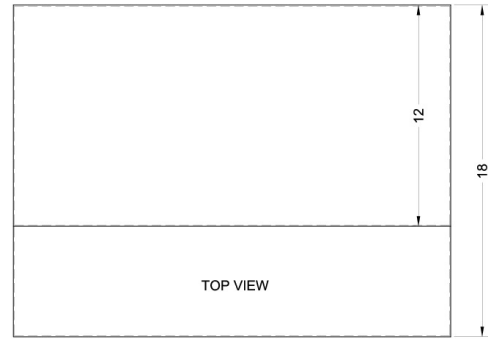

Shell30Q

5" x 30" x 18" (H x W x D)

30" wide shell hood in bisque

Highlights:

30" wide shell hood to match 30" ranges

Bisque finish and contemporary styling

Made in the USA

Product Features:

No electrical components	Shell hoods do not include light or fan
30 inch width	Designed to match 30 inch ranges; also available in 20, 24, and 36 inch widths
Bisque finish	White, black, and stainless steel shell hoods also available in same size
Made in the USA	Solidly constructed for years of use
More sizes available	Additional sizes can be specially ordered (minimums apply)

Shell30Q Specifications:

Overview	
Height of Cabinet	5.0" (13 cm)
Width	30.0" (76 cm)
Depth	18.0" (46 cm)
Cabinet	Bisque
Weight	10.0 lbs. (5 kg)
Shipping Weight	12.0 lbs. (5 kg)
Parts & Labor Warranty	1 Year
UPC	761101019963

MODEL NO.	WIDTH
SHELL20	19 7/8"
SHELL24	23 7/8"
SHELL30	29 7/8"
SHELL36	35 7/8"
SHELL42SS	41 7/8"
SHELL48SS	47 7/8"