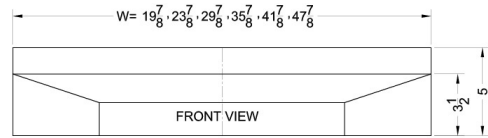

Shell30Q

5" x 30" x 18" (H x W x D)

30" wide shell hood in bisque

Highlights:

30" wide shell hood to match 30" ranges

Bisque finish and contemporary styling

Made in the USA

Product Features:

No electrical components	Shell hoods do not include light or fan
30 inch width	Designed to match 30 inch ranges; also available in 20, 24, and 36 inch widths
Bisque finish	White, black, and stainless steel shell hoods also available in same size
Made in the USA	Solidly constructed for years of use
More sizes available	Additional sizes can be specially ordered (minimums apply)

Shell30Q Specifications:

Overview	
Height of Cabinet	5.0" (13 cm)
Width	30.0" (76 cm)
Depth	18.0" (46 cm)
Cabinet	Bisque
Weight	10.0 lbs. (5 kg)
Shipping Weight	12.0 lbs. (5 kg)
Parts & Labor Warranty	1 Year
UPC	761101019963

MODEL NO.	WIDTH
SHELL20	19 7/8"
SHELL24	23 7/8"
SHELL30	29 7/8"
SHELL36	35 7/8"
SHELL42SS	41 7/8"
SHELL48SS	47 7/8"