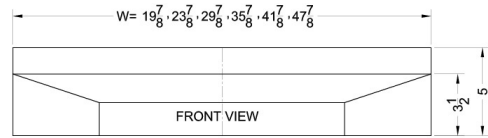

Shell30SS

5" x 30" x 18" (H x W x D)

30" wide shell hood in stainless steel

Highlights:

30" wide shell hood to match 30" ranges

Stainless steel finish for lasting durability

Made in the USA

Product Features:

30 inch width	Designed to match 30 inch ranges; also available in 20, 24, and 36 inch widths
No electrical components	Shell hoods do not include light or fan
Stainless steel finish	White, black, and stainless steel shell hoods also available in same size
Made in the USA	Solidly constructed for years of use
More sizes available	Additional sizes can be specially ordered (minimums apply)

Shell30SS Specifications:

Overview	
Height of Cabinet	5.0" (13 cm)
Width	30.0" (76 cm)
Depth	18.0" (46 cm)
Cabinet	Stainless Steel
Weight	10.0 lbs. (5 kg)
Shipping Weight	15.5 lbs. (7 kg)
Parts & Labor Warranty	1 Year
UPC	761101019956

MODEL NO.	WIDTH
SHELL20	19 7/8"
SHELL24	23 7/8"
SHELL30	29 7/8"
SHELL36	35 7/8"
SHELL42SS	41 7/8"
SHELL48SS	47 7/8"