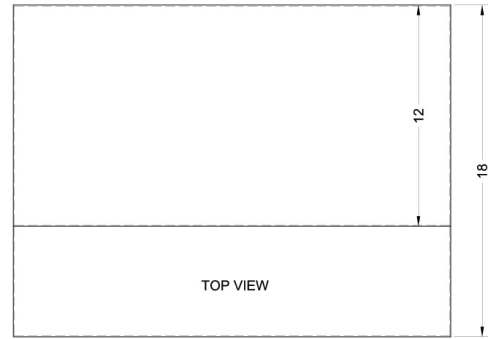

Shell30SS

5" x 30" x 18" (H x W x D)

30" wide shell hood in stainless steel

Highlights:

30" wide shell hood to match 30" ranges

Stainless steel finish for lasting durability

Made in the USA

Product Features:

30 inch width	Designed to match 30 inch ranges; also available in 20, 24, and 36 inch widths
No electrical components	Shell hoods do not include light or fan
Stainless steel finish	White, black, and stainless steel shell hoods also available in same size
Made in the USA	Solidly constructed for years of use
More sizes available	Additional sizes can be specially ordered (minimums apply)

Shell30SS Specifications:

Overview	
Height of Cabinet	5.0" (13 cm)
Width	30.0" (76 cm)
Depth	18.0" (46 cm)
Cabinet	Stainless Steel
Weight	10.0 lbs. (5 kg)
Shipping Weight	15.5 lbs. (7 kg)
Parts & Labor Warranty	1 Year
UPC	761101019956

MODEL NO.	WIDTH
SHELL20	19 7/8"
SHELL24	23 7/8"
SHELL30	29 7/8"
SHELL36	35 7/8"
SHELL42SS	41 7/8"
SHELL48SS	47 7/8"