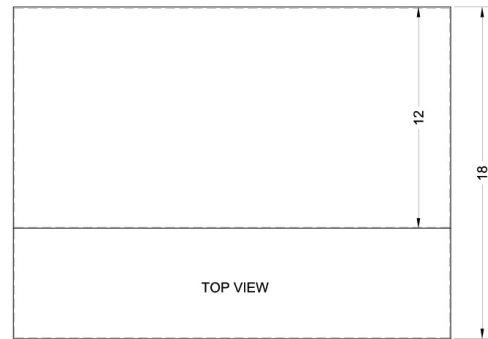

# Shell30W

5" x 30" x 18" (H x W x D)

30" wide range hood in white

### Highlights:

30" wide shell hood to match 30" ranges

White finish and contemporary styling

Made in the USA

## Shell30W Specifications:

Overview	
Height of Cabinet	5.0" (13 cm)
Width	30.0" (76 cm)
Depth	18.0" (46 cm)
Cabinet	White
Weight	10.0 lbs. (5 kg)
Shipping Weight	15.5 lbs. (7 kg)
Parts & Labor Warranty	1 Year
UPC	761101019949

MODEL NO.	WIDTH
SHELL20	19 7/8"
SHELL24	23 7/8"
SHELL30	29 7/8"
SHELL36	35 7/8"
SHELL42SS	41 7/8"
SHELL48SS	47 7/8"