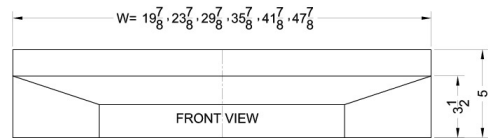

### Product Features:

No electrical components	Shell hoods do not include light or fan
White finish	Black, bisque, and stainless steel shell hoods also available
30 inch width	Designed to match 30 inch ranges; also available in 20, 24, and 36 inch widths
Made in the USA	Solidly constructed for years of use
More sizes available	Additional sizes can be specially ordered (minimums apply)

## Shell30W Specifications:

Overview	
Height of Cabinet	5.0" (13 cm)
Width	30.0" (76 cm)
Depth	18.0" (46 cm)
Cabinet	White
Weight	10.0 lbs. (5 kg)
Shipping Weight	15.5 lbs. (7 kg)
Parts & Labor Warranty	1 Year
UPC	761101019949

MODEL NO.	WIDTH
SHELL20	19 7/8"
SHELL24	23 7/8"
SHELL30	29 7/8"
SHELL36	35 7/8"
SHELL42SS	41 7/8"
SHELL48SS	47 7/8"