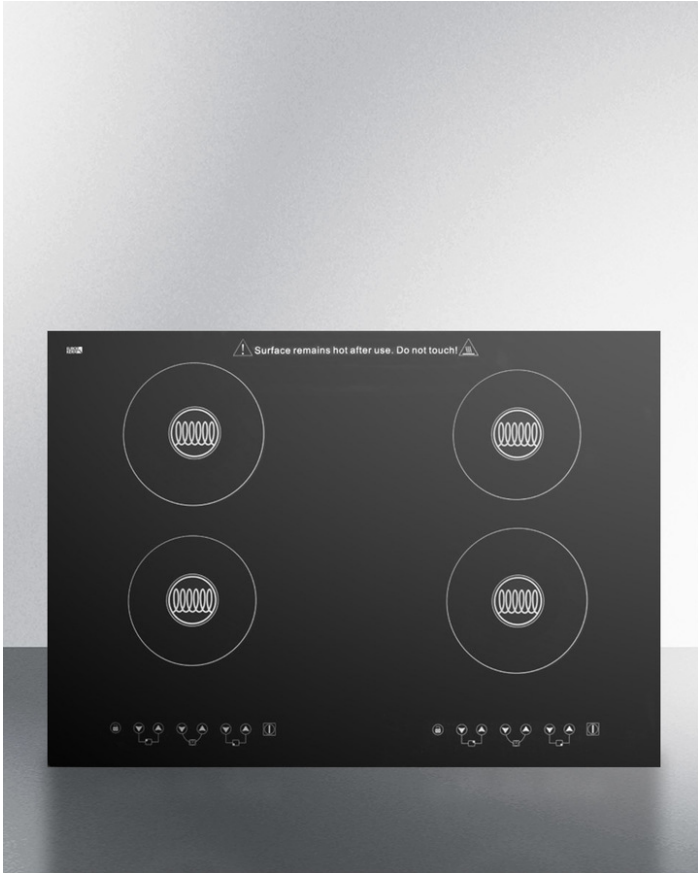

SINC430220

3.25" x 30.63" x 21.63" (H x W x D)

Built-in 220 volt induction cooktop with four zones and Black Ceran™ smooth-top finish

Highlights:

Instantly heats to cook in half the time of standard gas and electric ranges

Smooth Schott Ceran surface made of durable, low maintenance black glass

Complimentary 7-piece cookware set included

Product Features:

| | |
|---------------------------|---|
| Schott Ceran surface | Smooth surface made of durable and elegant black glass |
| Beveled edges | Smooth, slightly rounded edges protect you from minor injuries associated with sharp corners |
| 7-piece cookware set | Each purchase includes a complimentary set of induction cookware complete with glass lids |
| Electromagnetic heat | Heat is produced inside your cookware for even cooking |
| Energy efficient | 84% of the heat created goes directly towards heating cookware contents |
| Cool surface | Most heat is sent directly to cookware, keeping the surface fairly cool to touch |
| Automatic pan recognition | Interior coil turns off after 30 seconds if there is no induction cookware on top |
| Lock function | Allows you to set a heat level and lock it in place to protect it from accidental temperature adjustments |
| Eight power levels | Get precise control of heating temperature with adjustable touch controls |