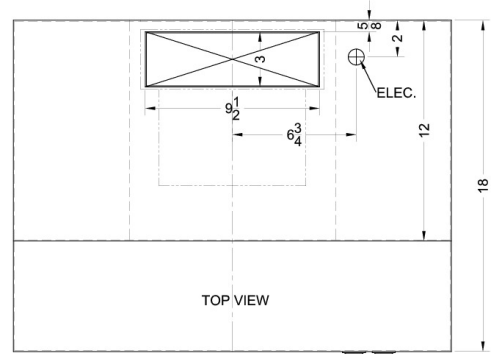

H1618SS Specifications:

Overview	
Height of Cabinet	5.0" (13 cm)
Width	17.88" (45 cm)
Depth	18.0" (46 cm)
Cabinet	Stainless Steel
US Electrical Safety	UL
Canadian Electrical Safety	ULC
Voltage/Frequency	115 V AC/60 Hz
Weight	15.0 lbs. (7 kg)
Shipping Weight	17.0 lbs. (8 kg)
Parts & Labor Warranty	1 Year
UPC	761101044859

MODEL NO.	WIDTH
H1618	17 7/8"
H1620	19 7/8"
H1624	23 7/8"
H1630	29 7/8"
H1636	35 7/8"
H1642SS	41 7/8"
H1648SS	47 7/8"