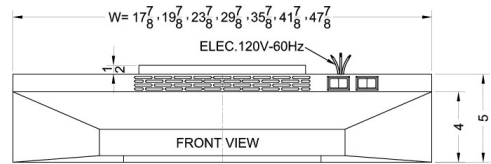

Convertible from top or rear venting into non-vented recirculating mode

Stainless steel finish for lasting durability

Product Features:

18" width	Designed to match 18 inch wide cooking surfaces; also available in 20, 24, 30, and 36 inch widths
Convertible range hood	Use top or rear venting or convert into non-vented recirculating mode
Stainless steel finish	White, black, and bisque hoods also available in same size
Two-speed fan	Variable speed for more ventilation options
Light	Switchable light offers more convenience in your kitchen
Aluminum-charcoal filter	Provides thorough filtering to reduce odors
Made in the USA	Solidly constructed for years of use
More sizes available	Additional sizes can be specially ordered (minimums apply)

H1618SS Specifications:

Overview	
Height of Cabinet	5.0" (13 cm)
Width	17.88" (45 cm)
Depth	18.0" (46 cm)
Cabinet	Stainless Steel
US Electrical Safety	UL
Canadian Electrical Safety	ULC
Voltage/Frequency	115 V AC/60 Hz
Weight	15.0 lbs. (7 kg)
Shipping Weight	17.0 lbs. (8 kg)
Parts & Labor Warranty	1 Year
UPC	761101044859

MODEL NO.	WIDTH
H1618	17 7/8"
H1620	19 7/8"
H1624	23 7/8"
H1630	29 7/8"
H1636	35 7/8"
H1642SS	41 7/8"
H1648SS	47 7/8"