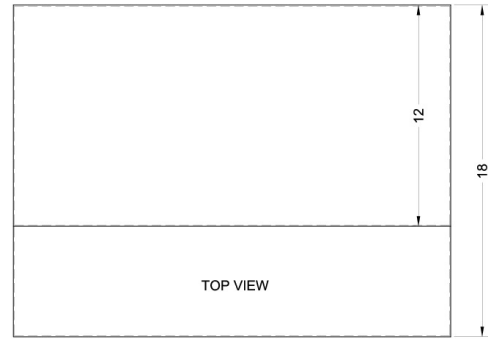

HSHELL30BK

5" x 30" x 18" (H x W x D)

30" wide shell hood in black

Highlights:

Made in the USA

30" wide shell hood to match 30" ranges

Black finish and contemporary styling

Product Features:

No electrical components	Shell hoods do not include light or fan
30 inch width	Designed to match 30 inch ranges; also available in 20, 24, and 36 inch widths
Black finish	White and stainless steel shell hoods also available in same size
Made in the USA	Solidly constructed for years of use
More sizes available	Additional sizes can be specially ordered (minimums apply)

HSHELL30BK Specifications:

Overview	
Height of Cabinet	5.0" (13 cm)
Width	30.0" (76 cm)
Depth	18.0" (46 cm)
Cabinet	Black
Weight	10.0 lbs. (5 kg)
Parts & Labor Warranty	1 Year
UPC	761101088884

MODEL NO.	WIDTH
SHELL20	19 7/8"
SHELL24	23 7/8"
SHELL30	29 7/8"
SHELL36	35 7/8"
SHELL42SS	41 7/8"
SHELL48SS	47 7/8"