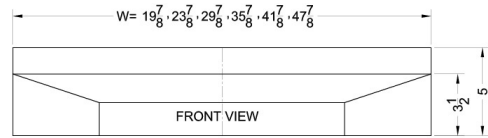

HSHELL30BK

5" x 30" x 18" (H x W x D)

30" wide shell hood in black

Highlights:

Made in the USA

30" wide shell hood to match 30" ranges

Black finish and contemporary styling

Product Features:

No electrical components	Shell hoods do not include light or fan
30 inch width	Designed to match 30 inch ranges; also available in 20, 24, and 36 inch widths
Black finish	White and stainless steel shell hoods also available in same size
Made in the USA	Solidly constructed for years of use
More sizes available	Additional sizes can be specially ordered (minimums apply)

HSHELL30BK Specifications:

Overview	
Height of Cabinet	5.0" (13 cm)
Width	30.0" (76 cm)
Depth	18.0" (46 cm)
Cabinet	Black
Weight	10.0 lbs. (5 kg)
Parts & Labor Warranty	1 Year
UPC	761101088884

MODEL NO.	WIDTH
SHELL20	19 7/8"
SHELL24	23 7/8"
SHELL30	29 7/8"
SHELL36	35 7/8"
SHELL42SS	41 7/8"
SHELL48SS	47 7/8"