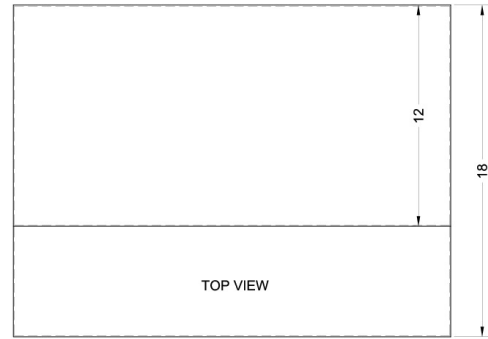

HSHELL30WH

5" x 30" x 18" (H x W x D)

30" wide shell hood in white

Highlights:

30" wide shell hood to match 30" ranges

White finish and contemporary styling

Made in the USA

Product Features:

No electrical components	Shell hoods do not include light or fan
White finish	Black and stainless steel shell hoods also available
30 inch width	Designed to match 30 inch ranges; also available in 20, 24, and 36 inch widths
Made in the USA	Solidly constructed for years of use
More sizes available	Additional sizes can be specially ordered (minimums apply)

HSHELL30WH Specifications:

Overview	
Height of Cabinet	5.0" (13 cm)
Width	30.0" (76 cm)
Depth	18.0" (46 cm)
Cabinet	White
Weight	10.0 lbs. (5 kg)
Parts & Labor Warranty	1 Year
UPC	761101077444

MODEL NO.	WIDTH
SHELL20	19 7/8"
SHELL24	23 7/8"
SHELL30	29 7/8"
SHELL36	35 7/8"
SHELL42SS	41 7/8"
SHELL48SS	47 7/8"