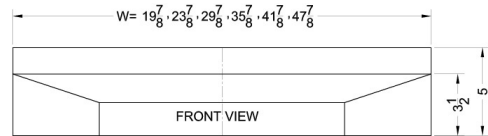

HSHELL30WH

5" x 30" x 18" (H x W x D)

30" wide shell hood in white

Highlights:

30" wide shell hood to match 30" ranges

White finish and contemporary styling

Made in the USA

Product Features:

No electrical components	Shell hoods do not include light or fan
White finish	Black and stainless steel shell hoods also available
30 inch width	Designed to match 30 inch ranges; also available in 20, 24, and 36 inch widths
Made in the USA	Solidly constructed for years of use
More sizes available	Additional sizes can be specially ordered (minimums apply)

HSHELL30WH Specifications:

Overview	
Height of Cabinet	5.0" (13 cm)
Width	30.0" (76 cm)
Depth	18.0" (46 cm)
Cabinet	White
Weight	10.0 lbs. (5 kg)
Parts & Labor Warranty	1 Year
UPC	761101077444

MODEL NO.	WIDTH
SHELL20	19 7/8"
SHELL24	23 7/8"
SHELL30	29 7/8"
SHELL36	35 7/8"
SHELL42SS	41 7/8"
SHELL48SS	47 7/8"