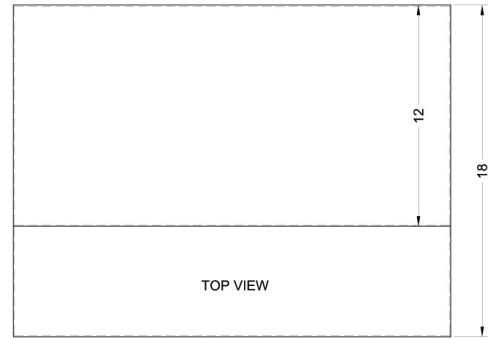

HSHELL30PL

5" x 30" x 18" (H x W x D)

30" wide shell hood in platinum gray

Highlights:

Made in the USA

30" wide shell hood to match 30" ranges

Platinum gray finish and contemporary styling

Product Features:

No electrical components	Shell hoods do not include light or fan
30 inch width	Designed to match 30 inch ranges; also available in 20, 24, and 36 inch widths
Platinum gray finish	White and black shell hoods also available in same size
Made in the USA	Solidly constructed for years of use
More sizes available	Additional sizes can be specially ordered (minimums apply)

HSHELL30PL Specifications:

Overview	
Height of Cabinet	5.0" (13 cm)
Width	30.0" (76 cm)
Depth	18.0" (46 cm)
Cabinet	Platinum
Weight	10.0 lbs. (5 kg)
Parts & Labor Warranty	1 Year
UPC	761101077437

MODEL NO.	WIDTH
SHELL20	19 7/8"
SHELL24	23 7/8"
SHELL30	29 7/8"
SHELL36	35 7/8"
SHELL42SS	41 7/8"
SHELL48SS	47 7/8"