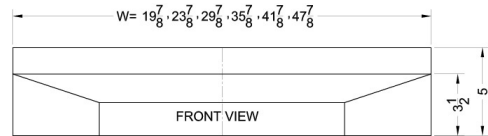

HSHELL30PL

5" x 30" x 18" (H x W x D)

30" wide shell hood in platinum gray

Highlights:

Made in the USA

30" wide shell hood to match 30" ranges

Platinum gray finish and contemporary styling

Product Features:

No electrical components	Shell hoods do not include light or fan
30 inch width	Designed to match 30 inch ranges; also available in 20, 24, and 36 inch widths
Platinum gray finish	White and black shell hoods also available in same size
Made in the USA	Solidly constructed for years of use
More sizes available	Additional sizes can be specially ordered (minimums apply)

HSHELL30PL Specifications:

Overview	
Height of Cabinet	5.0" (13 cm)
Width	30.0" (76 cm)
Depth	18.0" (46 cm)
Cabinet	Platinum
Weight	10.0 lbs. (5 kg)
Parts & Labor Warranty	1 Year
UPC	761101077437

MODEL NO.	WIDTH
SHELL20	19 7/8"
SHELL24	23 7/8"
SHELL30	29 7/8"
SHELL36	35 7/8"
SHELL42SS	41 7/8"
SHELL48SS	47 7/8"