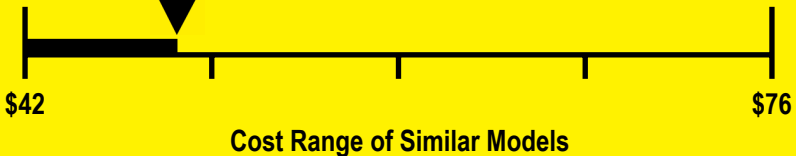

Estimated Yearly Operating Cost

\$49

350 kWh

Estimated Yearly Electricity Use

Your cost will depend on your utility rates and use.

- Cost range based only on models of similar capacity with automatic defrost.
- Estimated operating cost based on a 2007 national average electricity cost of 14 cents per kWh.
- For more information, visit www.ftc.gov/appliances.