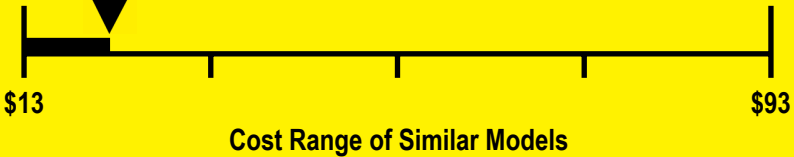

U.S. Government

Federal law prohibits removal of this label before consumer purchase.

ENERGYGUIDE

Washer Dryer
Capacity Class: Standard

Felix Storch, Inc.
Model SPWD2200

Capacity (tub volume): 2.0 Cubic Feet

Estimated Yearly Operating Cost

\$22

160 kWh

Estimated Yearly Electricity Use

Your cost will depend on your utility rates and use.

- Cost range based only on models of similar capacity.
- Estimated operating cost based on a 2007 national average electricity cost of 14 cents per kWh.
- For more information, visit www.ftc.gov/appliances.