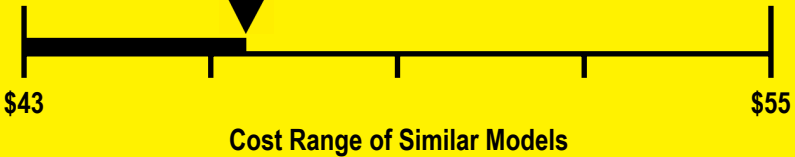

U.S. Government

Federal law prohibits removal of this label before consumer purchase.

ENERGYGUIDE

Refrigerator

• Frost-Free Operation

Felix Storch, Inc.

Model CL65ROS

Capacity: 5.6 Cubic Feet

Estimated Yearly Operating Cost

\$46

335 kWh

Estimated Yearly Electricity Use

Your cost will depend on your utility rates and use.

- Cost range based only on models of similar capacity with frost-free operation.
- Estimated operating cost based on a 2007 national average electricity cost of 14 cents per kWh.
- For more information, visit www.ftc.gov/appliances.