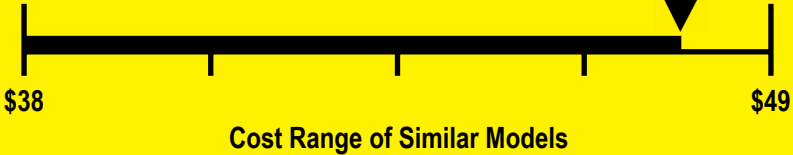

U.S. Government

Federal law prohibits removal of this label before consumer purchase.

ENERGYGUIDE

Refrigerator-freezer
• Manual Defrost

Felix Storch, Inc.
Model CM405IFADA
Capacity: 4.1 Cubic Feet

Estimated Yearly Operating Cost

$47

339 kWh

Estimated Yearly Electricity Use

Your cost will depend on your utility rates and use.

- Cost range based only on models of similar capacity with manual defrost.
- Estimated operating cost based on a 2007 national average electricity cost of 14 cents per kWh.
- For more information, visit www.ftc.gov/appliances.